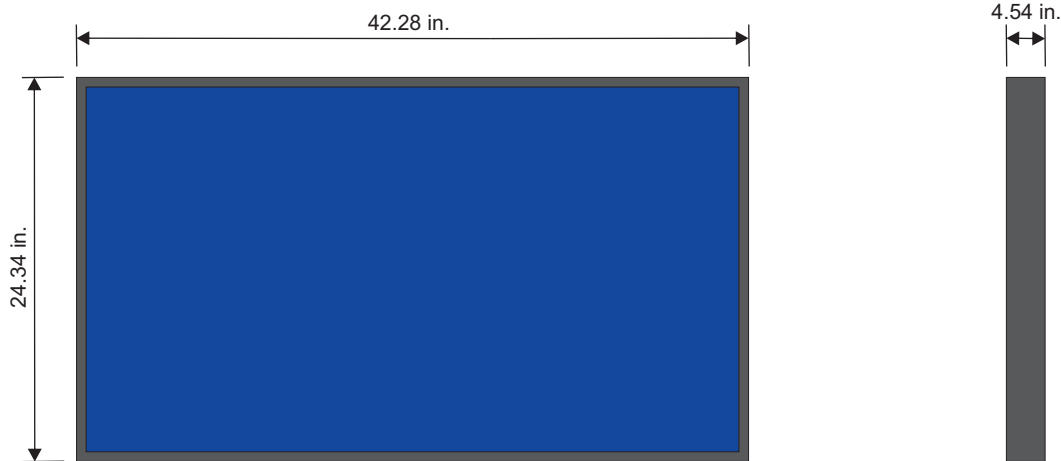

MECHANICAL DIMENSIONS

600 x 400 mm VESA Mount on rear panel.

SPECIFICATIONS

LCD Panel:	LXW-47
Input Type	DVI, HDMI, USB Media
Resolution	1920 x 1080
Aspect Ratio	9:16
Display Colors	16.7 Million
Display Size (inches)	47, measured diagonally
Viewing Angle (min)	89/89/89/89 degrees
Response Time	10ms
Luminance	2000 cd/m ²