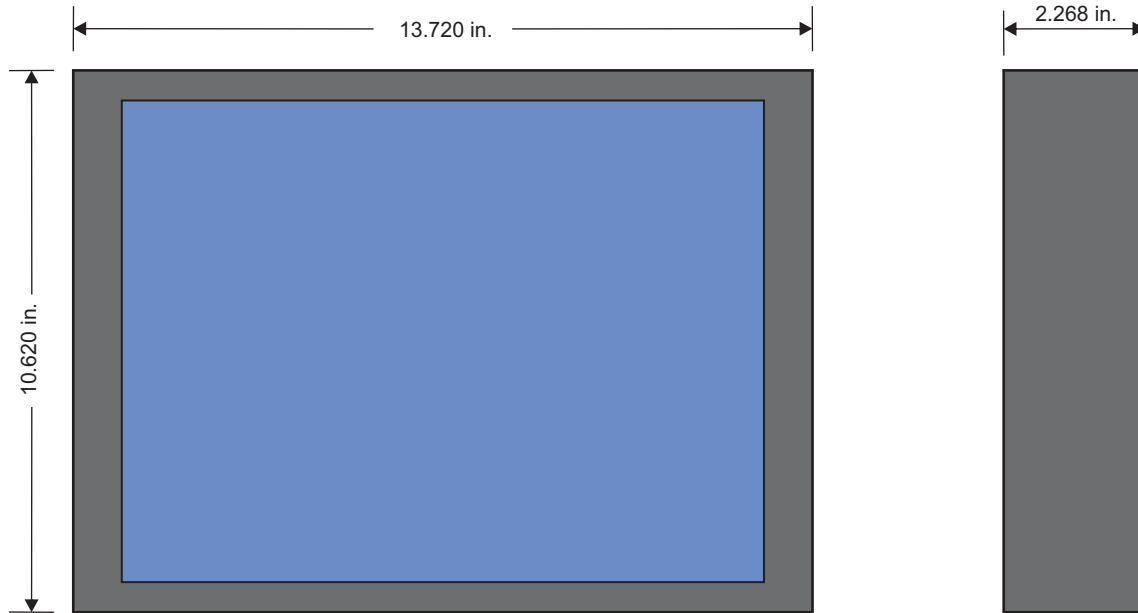

MECHANICAL DIMENSIONS

SPECIFICATIONS

MODEL:	LXL-150
Input Type	Analog RGB, DVI
Resolution	1024 x 768
Aspect Ratio	16:9
Display Colors	16.7 Million
Display Size (inches)	37/42, measured diagonally
Viewing Angle (min)	80/80/80/80 degrees
Response Time	8ms
Luminance	1500 cd/m2 (nits)